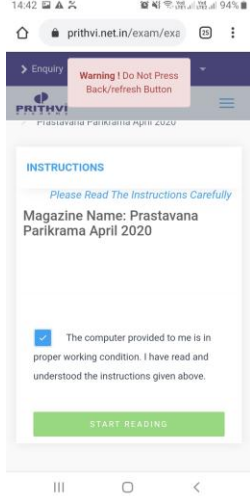

Go to prithvi.net.in

Click on E-PARIKRAMA

Scroll up to See e-parikrama image.

Click on Buy Now

It will take you to registration page.

Fill your details and register.

If you are old user then sign in with your username and password.

After payment you will land here. Click on e-Parikrama

Scroll up if needed.

Click on image of e-Parikrama

You will land on Index page. Scroll up/down

Click on view magazine in front of section you wish to read.

Scroll up/down as per need.

Check the box.

Green button of 'Start Reading' will appear.

Click on Read

The page will open. Scroll up/down as per need.