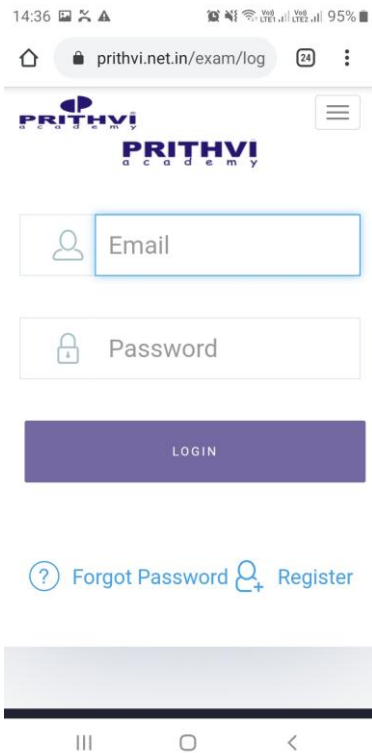

Go to prithvi.net.in

Click on E-PARIKRAMA

Scroll up to See e-parikrama image.

Click on Buy Now

It will take you to registration page.

Fill your details and register.

If you are old user then sign in with your username and password.

After payment you will land here. Click on e-Parikrama

Scroll up if needed.

Click on image of e-Parikrama

You will land on Index page. Scroll up/down

Click on view magazine in front of section you wish to read.