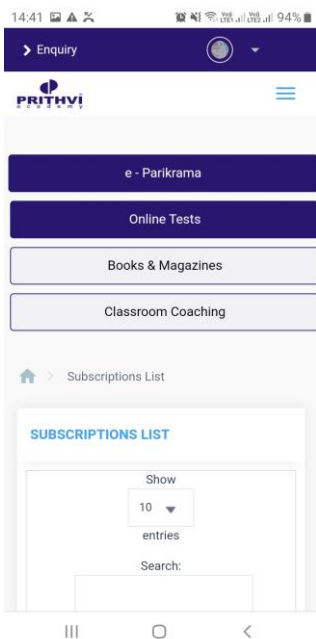

Go to prithvi.net.in

Click on E-PARIKRAMA

Scroll up to See e-parikrama image.

Click on Buy Now

It will take you to registration page.

Fill your details and register.

If you are old user then sign in with your username and password.

After payment you will land here. Click on e-Parikrama

Scroll up if needed.

Click on image of e-Parikrama

You will land on Index page. Scroll up/down

Click on view magazine in front of section you wish to read.